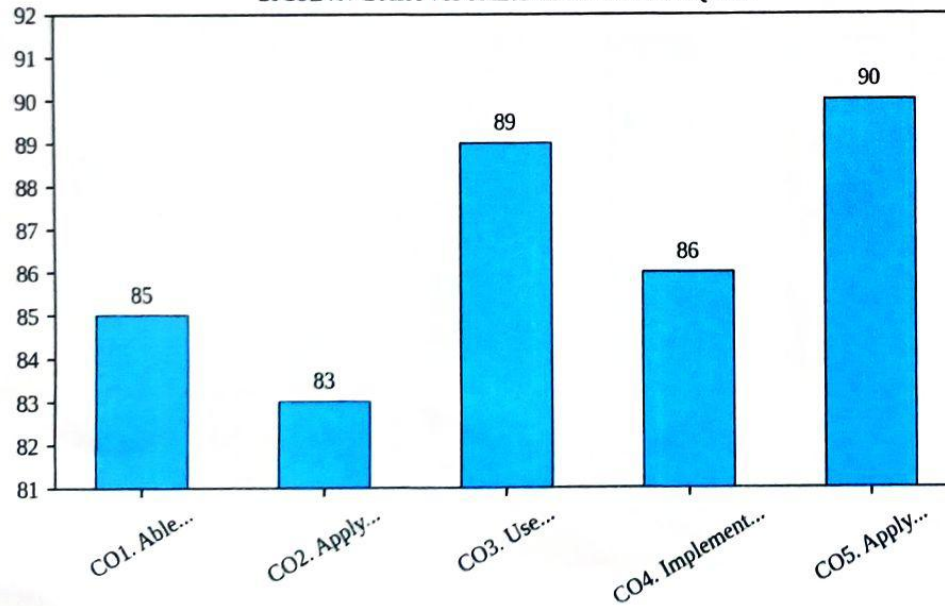

IV YEAR - I SEMESTER AY 2023-24

20CSE407 DATA VISUALIZATION TECHNIQUES