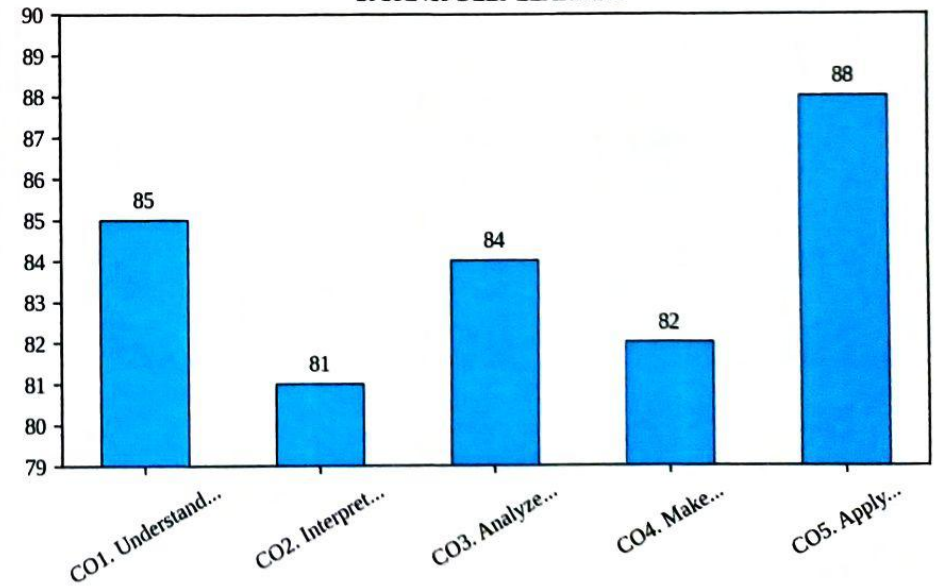

20CSE115 SOFTWARE ENGINEERING

**IV YEAR - I SEMESTER AY 2023-24**

20CSE407 DATA VISUALIZATION TECHNIQUES

20CSE413 DEEP LEARNING

20CSE415 SOFTWARE PROJECT MANAGEMENT

20CSE417 BIG DATA ANALYTICS

20CSE419 SOFTWARE QUALITY ASSURANCE