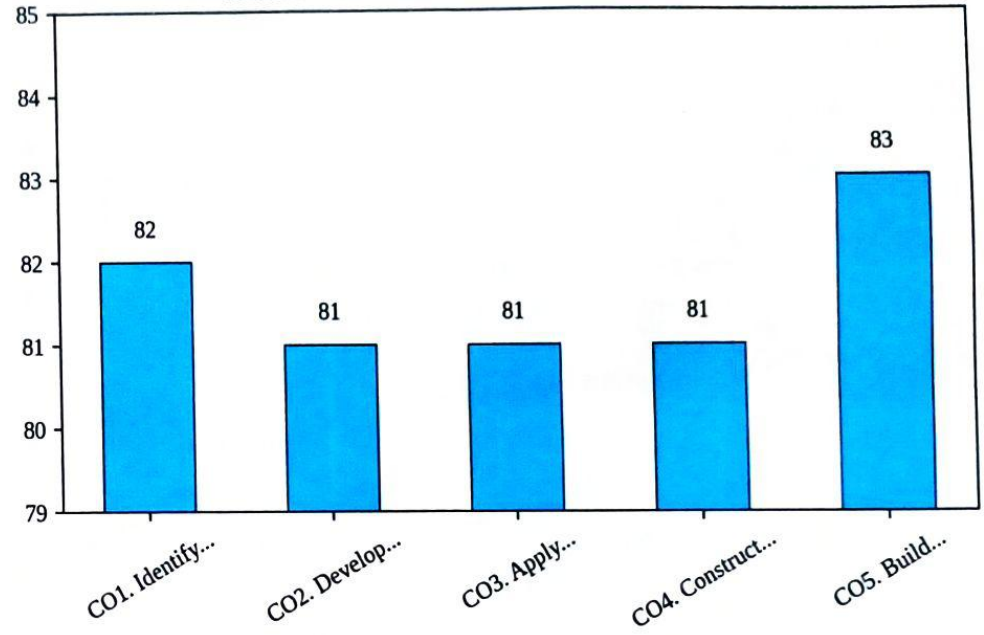

20CSE602 ANDROID APPLICATION DEVELOPMENT LABORATORY