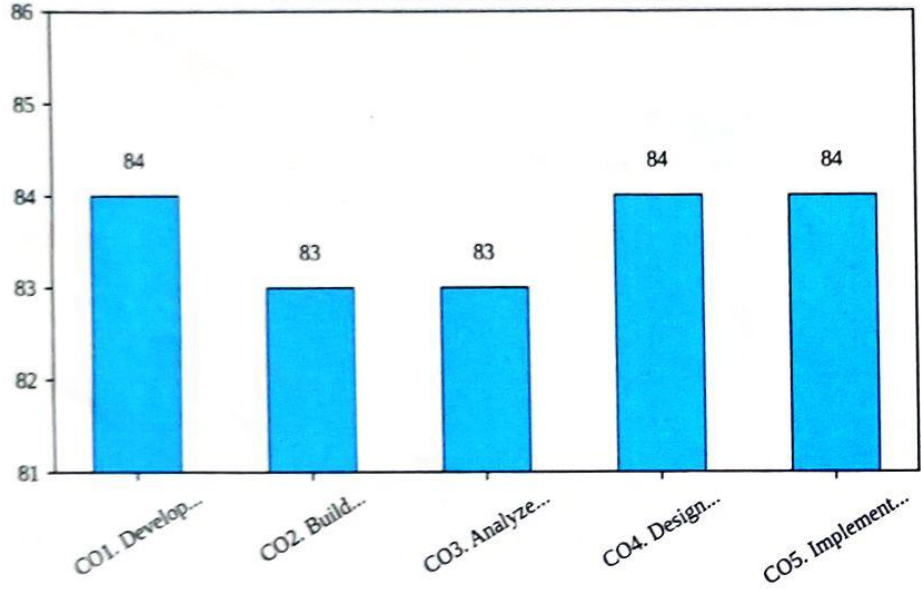

### III YEAR - II SEMESTER AY 2022-23

20CSE213 SOFTWARE ENGINEERING LABORATORY

20CSE4M08 Cloud Computing and Distributed Systems

20CSE4M04 Privacy and Security in Inline Social Media

20CSE606-AI TOOLS, TECHNIQUES AND APPLICATIONS