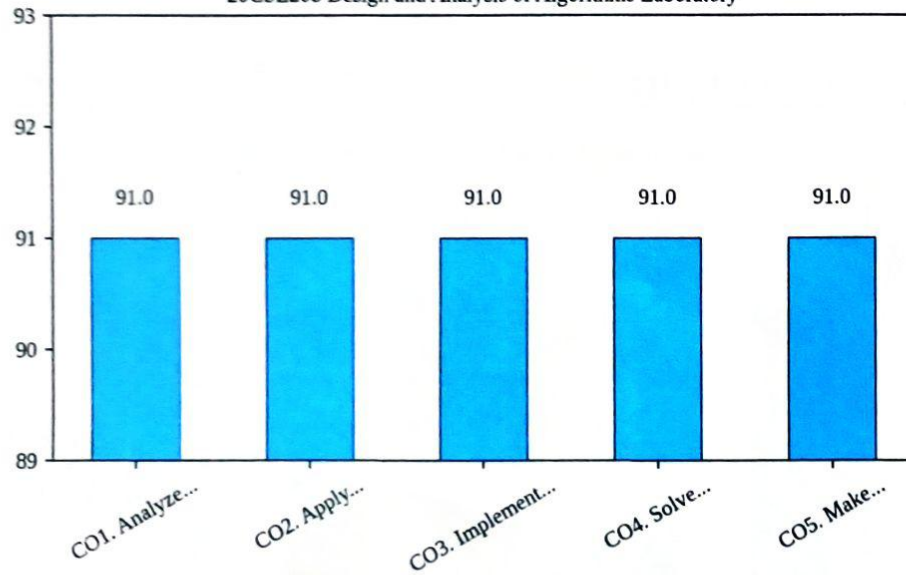

## II YEAR - II SEMESTER AY 2021-22

20CSE206 Operating Systems Fundamentals Laboratory

20CSE207 JAVA Programming Laboratory

20CSE208 Design and Analysis of Algorithms Laboratory

20ENG601 Corporate Communication Laboratory