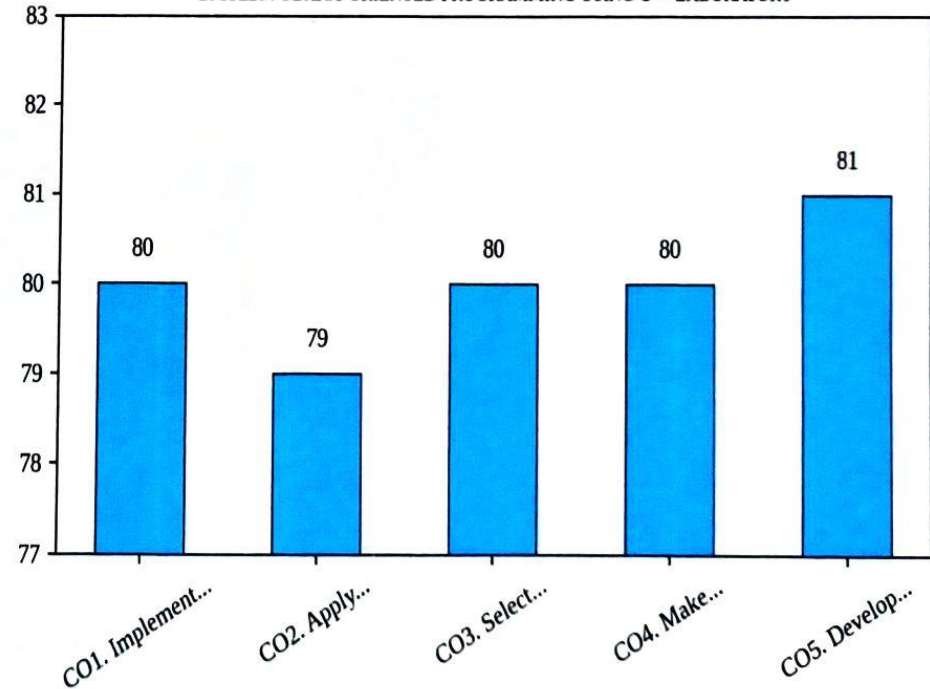

20CSE204 OBJECT ORIENTED PROGRAMMING USING C++ LABORATORY