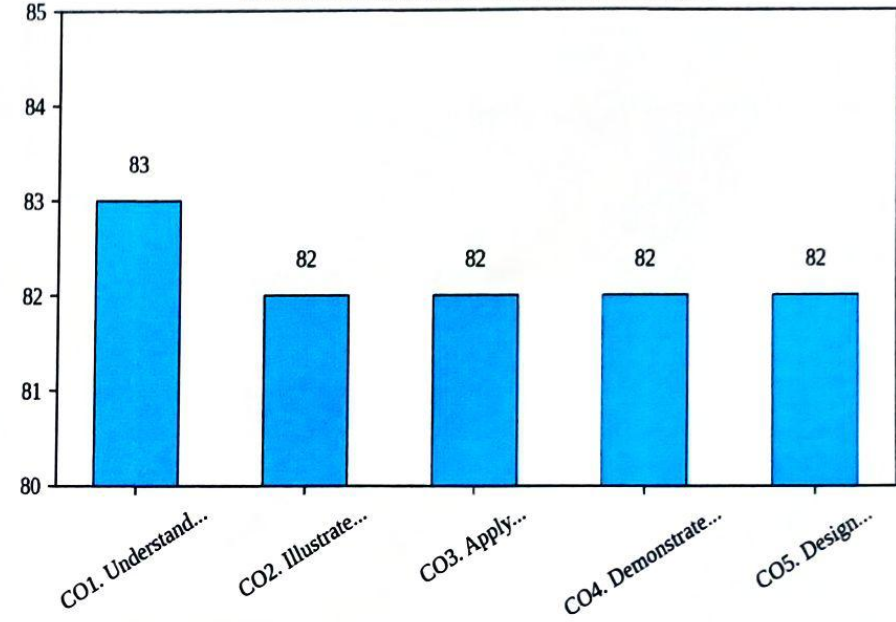

## Department of Computer Science & Engineering

Course Exit Survey 2020-24 Batch

II Year - I Semester AY 2021-22

20CSE105 OBJECT ORIENTED PROGRAMMING USING C++

20CSE106 DATABASE MANAGEMENT SYSTEMS

20CSE203 DATA STRUCTURES LABORATORY