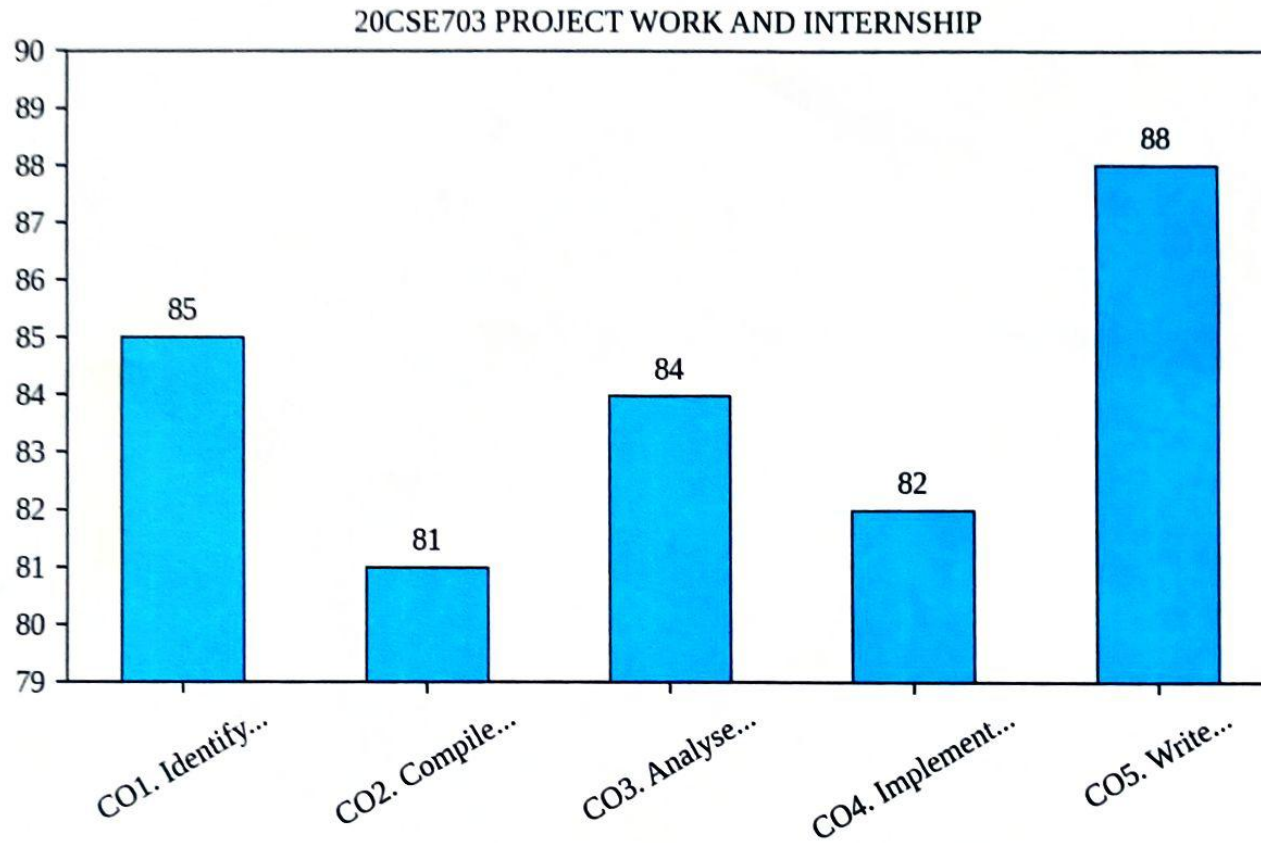

IV YEAR - II SEMESTER AY 2023-24

Faculty In-charge

HOD
Head of the Department,
Computer Science & Engineering
Madanapalle Institute of Technology & Science
MADANAPALLE 517 002