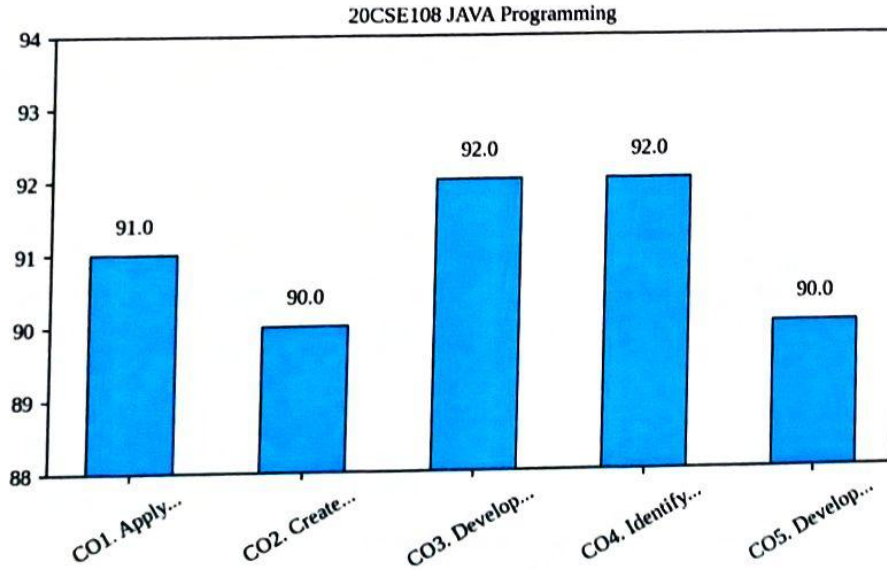

## Department of Computer Science & Engineering

Course Exit Survey 2020-24 Batch

II Year - I Semester AY 2021-22

20CSE105 OBJECT ORIENTED PROGRAMMING USING C++

20CSE106 DATABASE MANAGEMENT SYSTEMS

20CSE203 DATA STRUCTURES LABORATORY

20CSE204 OBJECT ORIENTED PROGRAMMING USING C++ LABORATORY

20CSE205 DATABASE MANAGEMENT SYSTEMS LABORATORY

20CSE602 ANDROID APPLICATION DEVELOPMENT LABORATORY

20MAT111 Probability and Statistics for Computer Science

## II YEAR - II SEMESTER AY 2021-22

20CSE206 Operating Systems Fundamentals Laboratory

20CSE207 JAVA Programming Laboratory

20CSE208 Design and Analysis of Algorithms Laboratory

20ENG601 Corporate Communication Laboratory