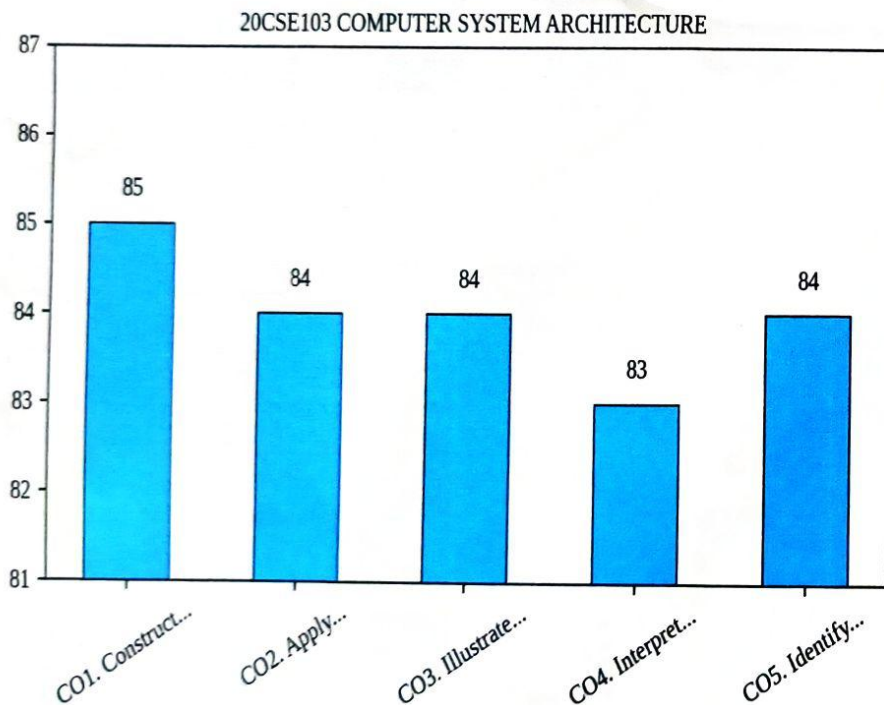

MADANAPALLE INSTITUTE OF TECHNOLOGY & SCIENCE

(UGC-AUTONOMOUS INSTITUTION)

Affiliated to JNTUA, Ananthapuramu & Approved by AICTE, New Delhi

NAAC Accredited with A+ Grade, NIRF India Rankings 2024 - Band : 201 - 300 (Engg.)

NBA Accredited - B.Tech. (CIVIL, CSE, ECE, EEE, MECH), MBA & MCA

Department of Computer Science & Engineering

Course Exit Survey 2020-24 Batch

II Year - I Semester AY 2021-22