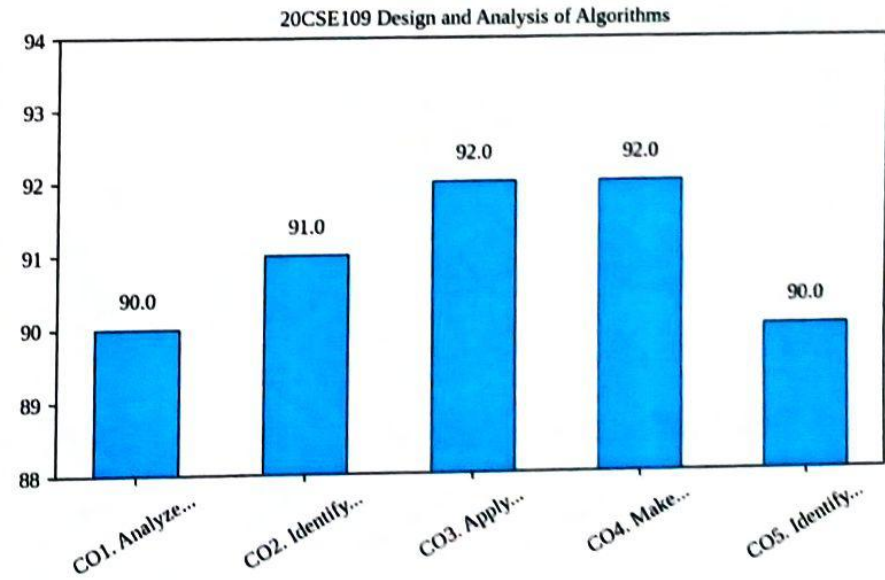

II YEAR - II SEMESTER AY 2021-22