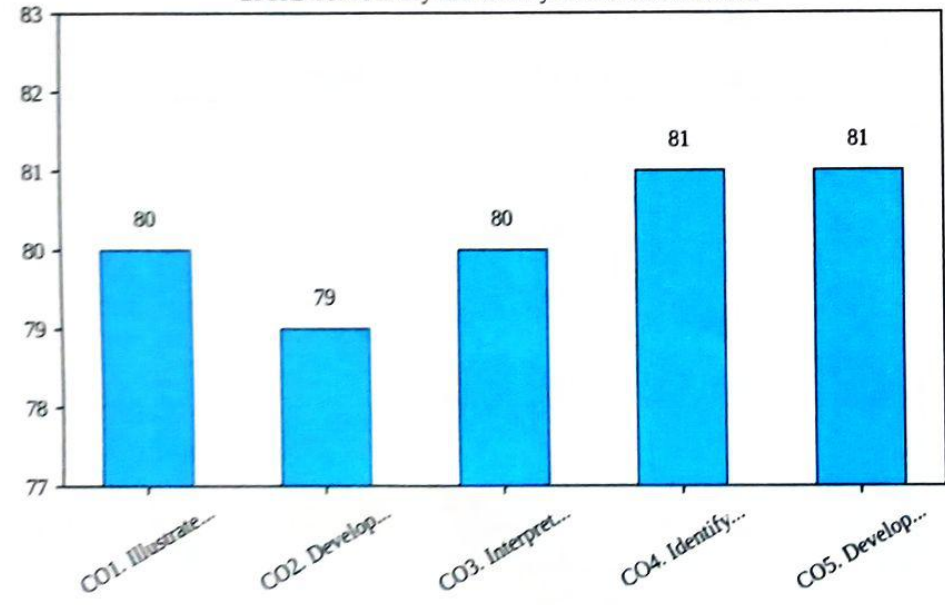

### III YEAR - II SEMESTER AY 2022-23

20CSE213 SOFTWARE ENGINEERING LABORATORY

20CSE4M08 Cloud Computing and Distributed Systems

20CSE4M04 Privacy and Security in Inline Social Media

20CSE606-AI TOOLS, TECHNIQUES AND APPLICATIONS