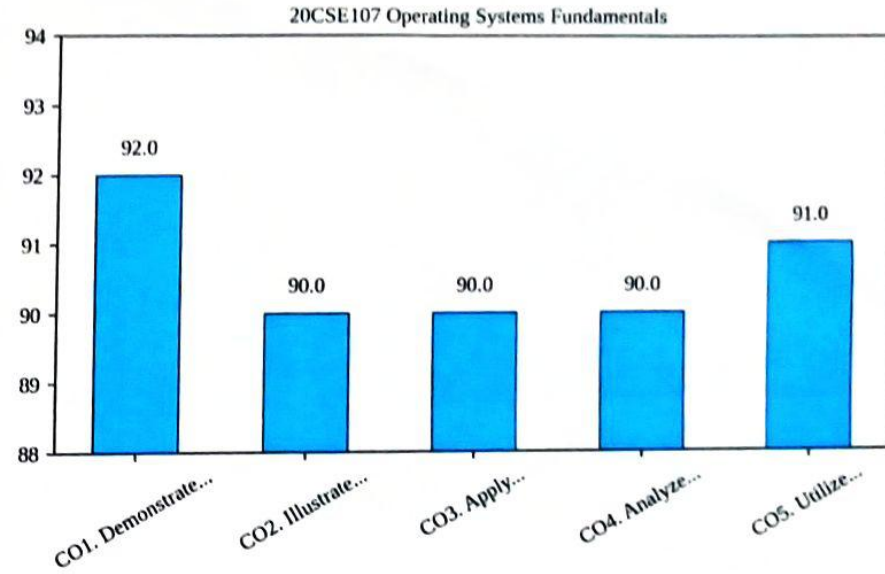

II YEAR - II SEMESTER AY 2021-22