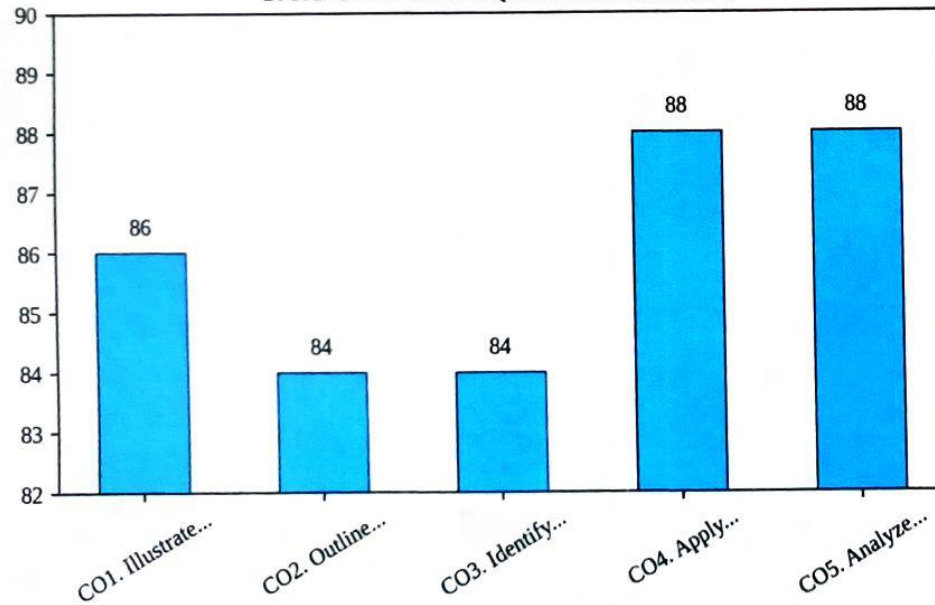

20CSE115 SOFTWARE ENGINEERING

**IV YEAR - I SEMESTER AY 2023-24**

20CSE407 DATA VISUALIZATION TECHNIQUES

20CSE413 DEEP LEARNING

20CSE415 SOFTWARE PROJECT MANAGEMENT

20CSE417 BIG DATA ANALYTICS

20CSE419 SOFTWARE QUALITY ASSURANCE