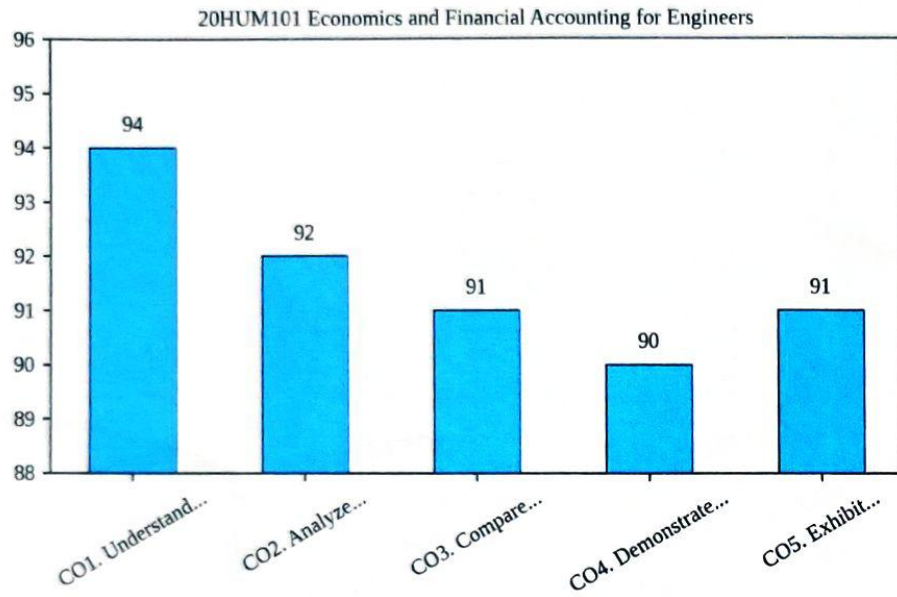

## II YEAR - II SEMESTER AY 2021-22

20CSE206 Operating Systems Fundamentals Laboratory

20CSE207 JAVA Programming Laboratory

20CSE208 Design and Analysis of Algorithms Laboratory

20ENG601 Corporate Communication Laboratory