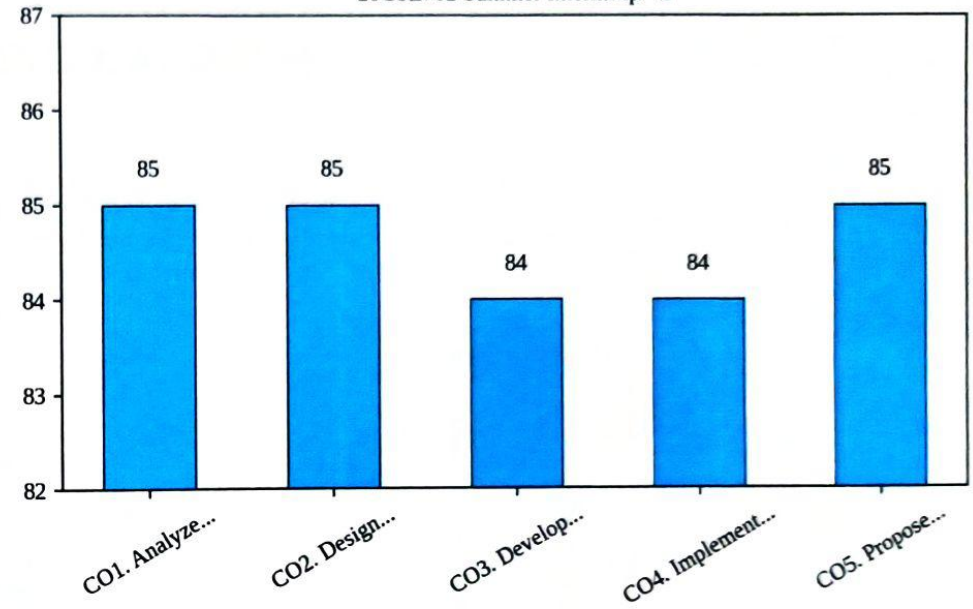

20CSE702 Summer Internship - 2