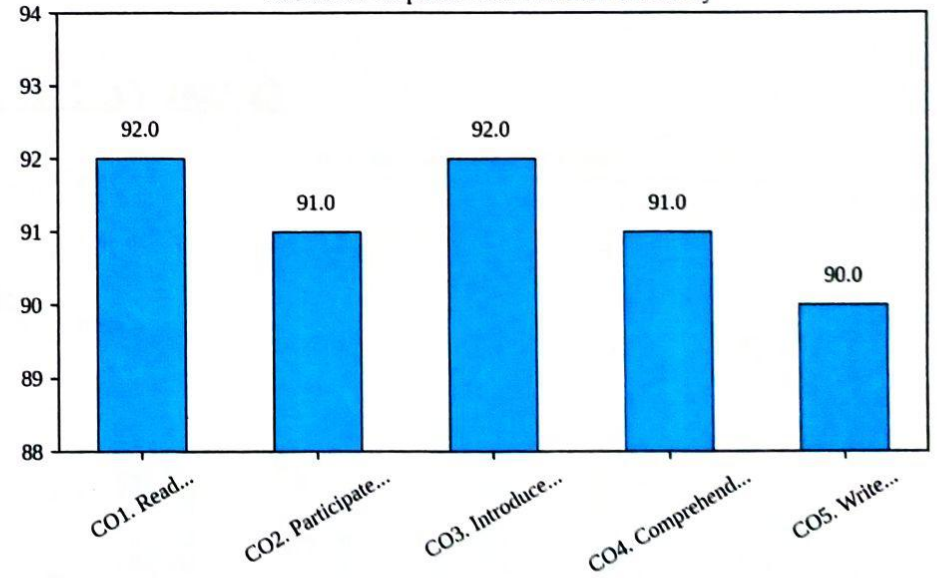

## II YEAR - II SEMESTER AY 2021-22

20CSE206 Operating Systems Fundamentals Laboratory

20CSE207 JAVA Programming Laboratory

20CSE208 Design and Analysis of Algorithms Laboratory

20ENG601 Corporate Communication Laboratory