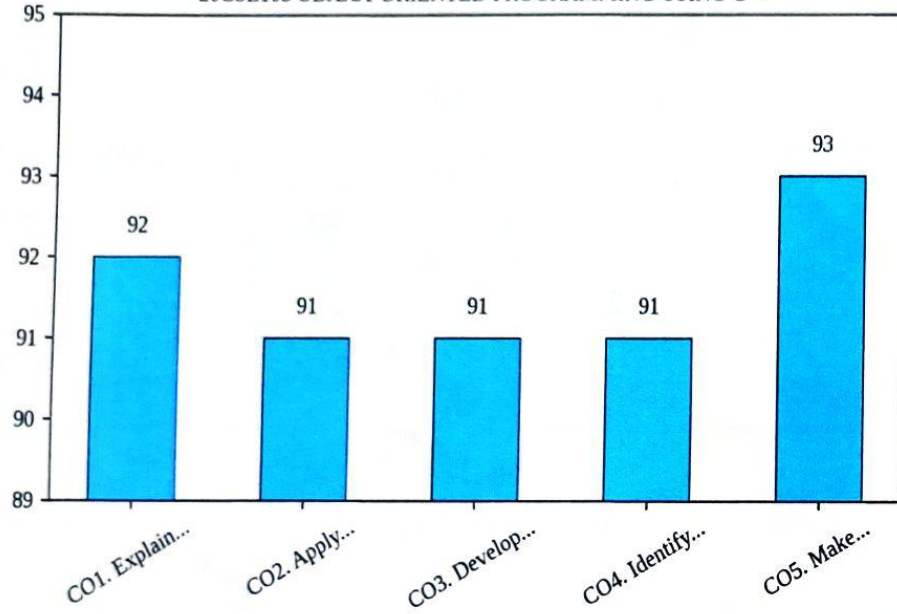

## Department of Computer Science & Engineering

Course Exit Survey 2020-24 Batch

II Year - I Semester AY 2021-22

20CSE105 OBJECT ORIENTED PROGRAMMING USING C++

20CSE106 DATABASE MANAGEMENT SYSTEMS

20CSE203 DATA STRUCTURES LABORATORY