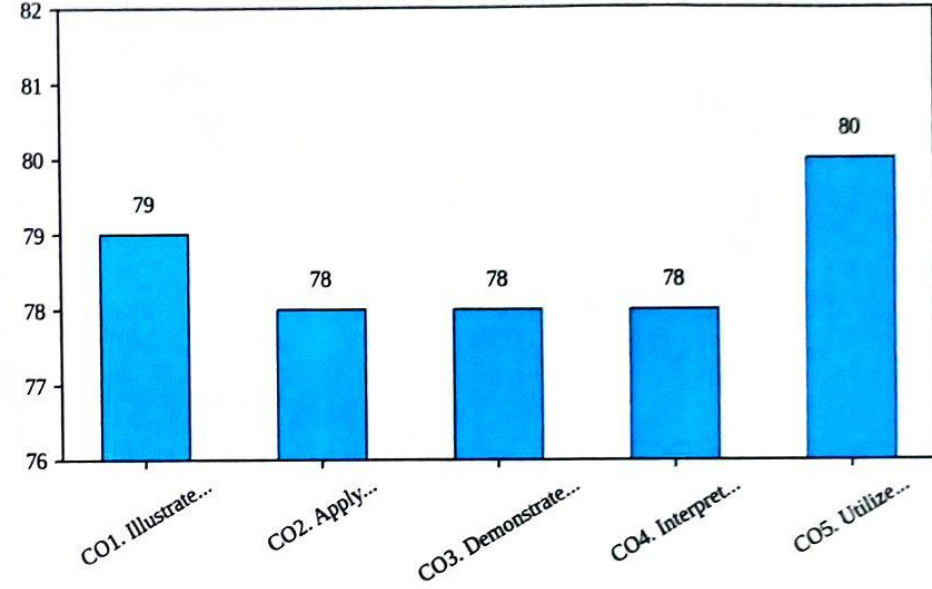

### III YEAR - II SEMESTER AY 2022-23

20CSE213 SOFTWARE ENGINEERING LABORATORY

20CSE4M08 Cloud Computing and Distributed Systems

20CSE4M04 Privacy and Security in Inline Social Media

20CSE606-AI TOOLS, TECHNIQUES AND APPLICATIONS