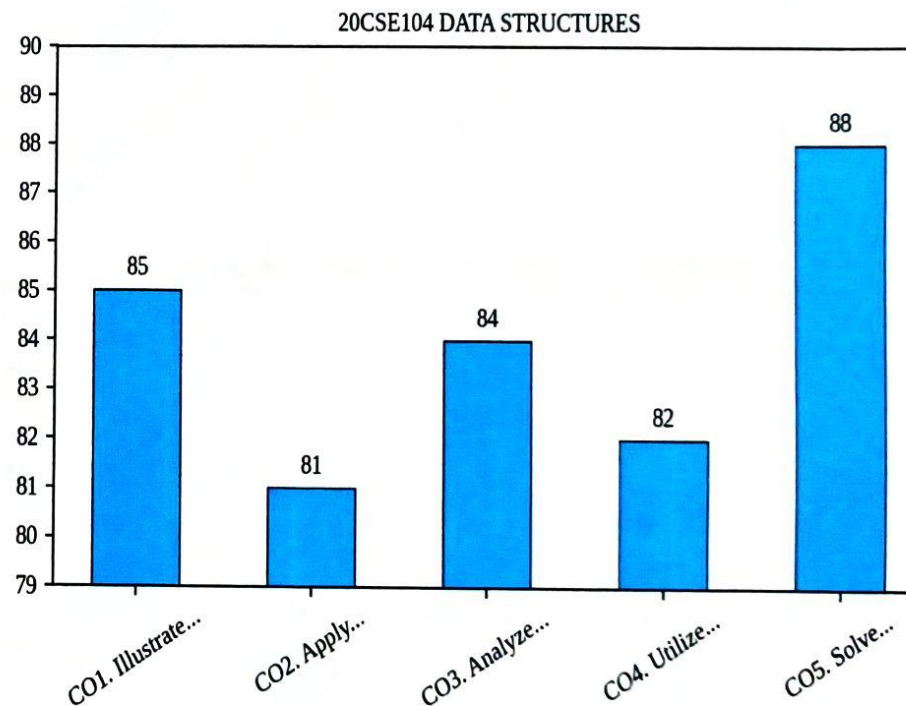

MADANAPALLE INSTITUTE OF TECHNOLOGY & SCIENCE

(UGC-AUTONOMOUS INSTITUTION)

Affiliated to JNTUA, Ananthapuramu & Approved by AICTE, New Delhi

NAAC Accredited with A+ Grade, NIRF India Rankings 2024 - Band : 201 - 300 (Engg.)

NBA Accredited - B.Tech. (CIVIL, CSE, ECE, EEE, MECH), MBA & MCA

Department of Computer Science & Engineering

Course Exit Survey 2020-24 Batch

II Year - I Semester AY 2021-22