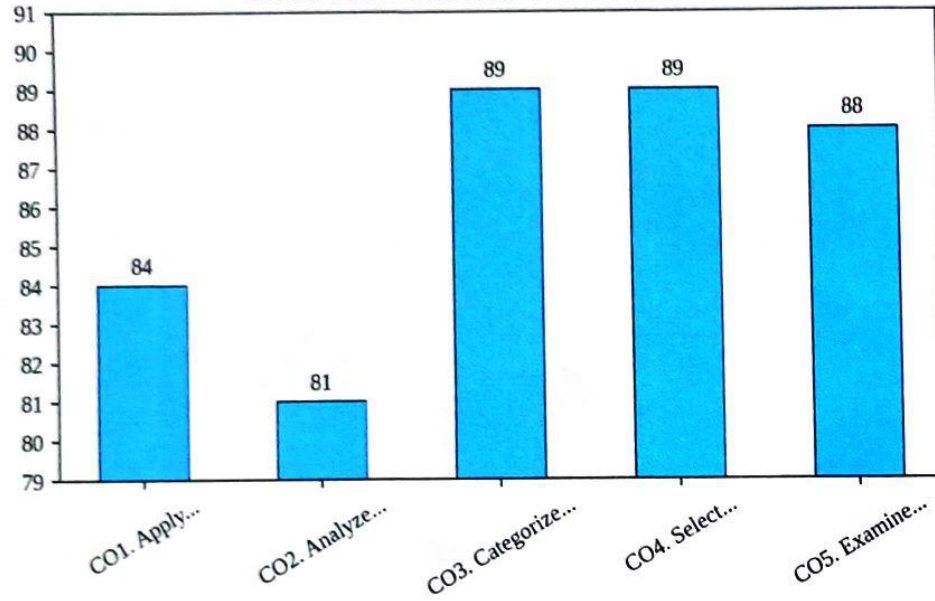

20CSE115 SOFTWARE ENGINEERING

**IV YEAR - I SEMESTER AY 2023-24**

20CSE407 DATA VISUALIZATION TECHNIQUES

20CSE413 DEEP LEARNING

20CSE415 SOFTWARE PROJECT MANAGEMENT

20CSE417 BIG DATA ANALYTICS

20CSE419 SOFTWARE QUALITY ASSURANCE