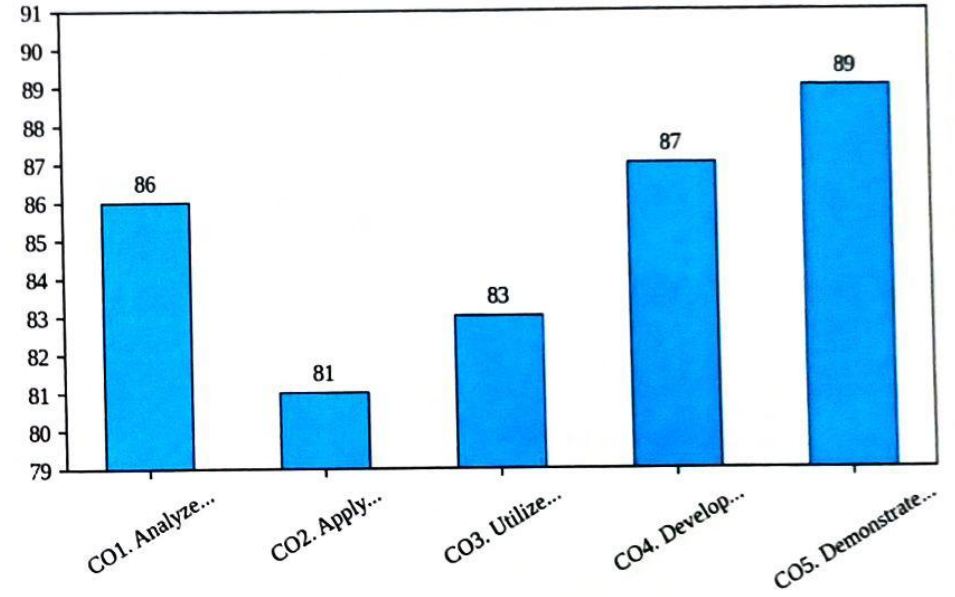

20CSE115 SOFTWARE ENGINEERING

**IV YEAR - I SEMESTER AY 2023-24**

20CSE407 DATA VISUALIZATION TECHNIQUES

20CSE413 DEEP LEARNING

20CSE415 SOFTWARE PROJECT MANAGEMENT

20CSE417 BIG DATA ANALYTICS

20CSE419 SOFTWARE QUALITY ASSURANCE