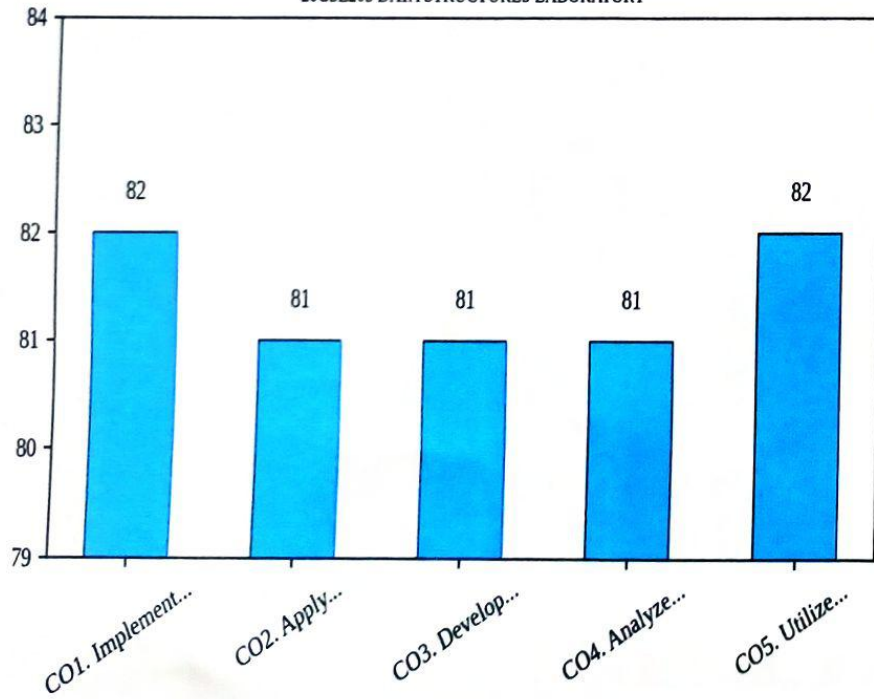

## Department of Computer Science & Engineering

Course Exit Survey 2020-24 Batch

II Year - I Semester AY 2021-22

20CSE105 OBJECT ORIENTED PROGRAMMING USING C++

20CSE106 DATABASE MANAGEMENT SYSTEMS

20CSE203 DATA STRUCTURES LABORATORY