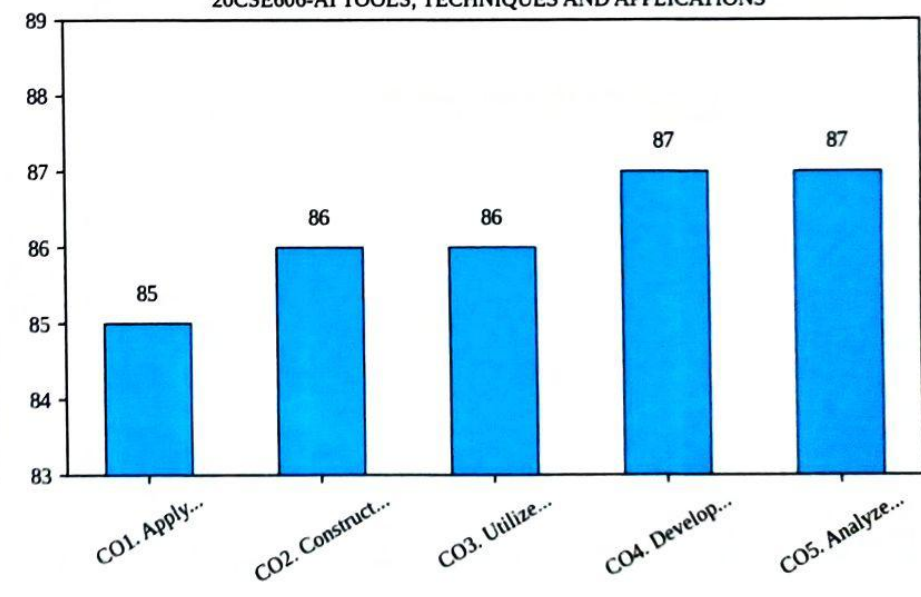

### III YEAR - II SEMESTER AY 2022-23

20CSE213 SOFTWARE ENGINEERING LABORATORY

20CSE4M08 Cloud Computing and Distributed Systems

20CSE4M04 Privacy and Security in Inline Social Media

20CSE606-AI TOOLS, TECHNIQUES AND APPLICATIONS