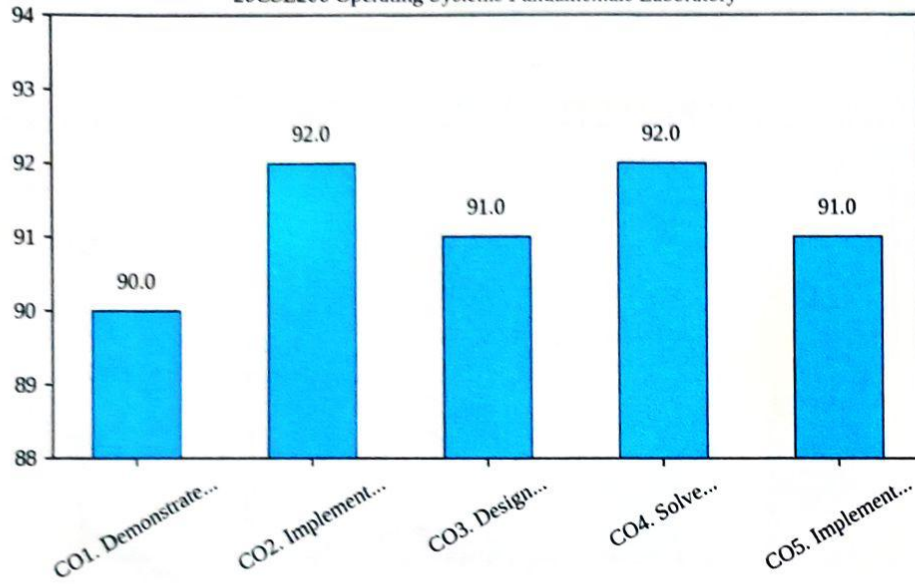

20CSE206 Operating Systems Fundamentals Laboratory