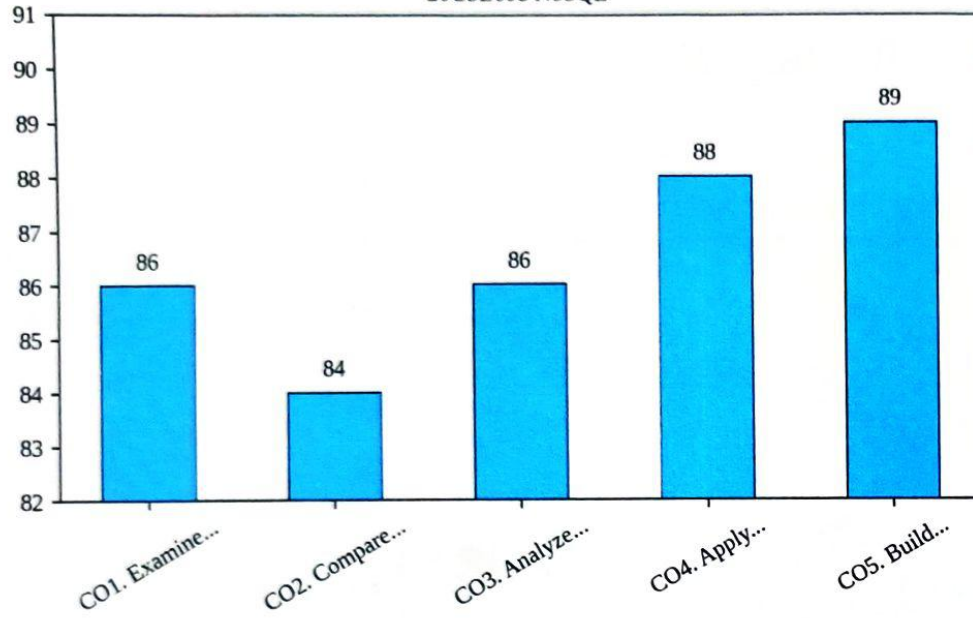

20CSE608 NoSQL