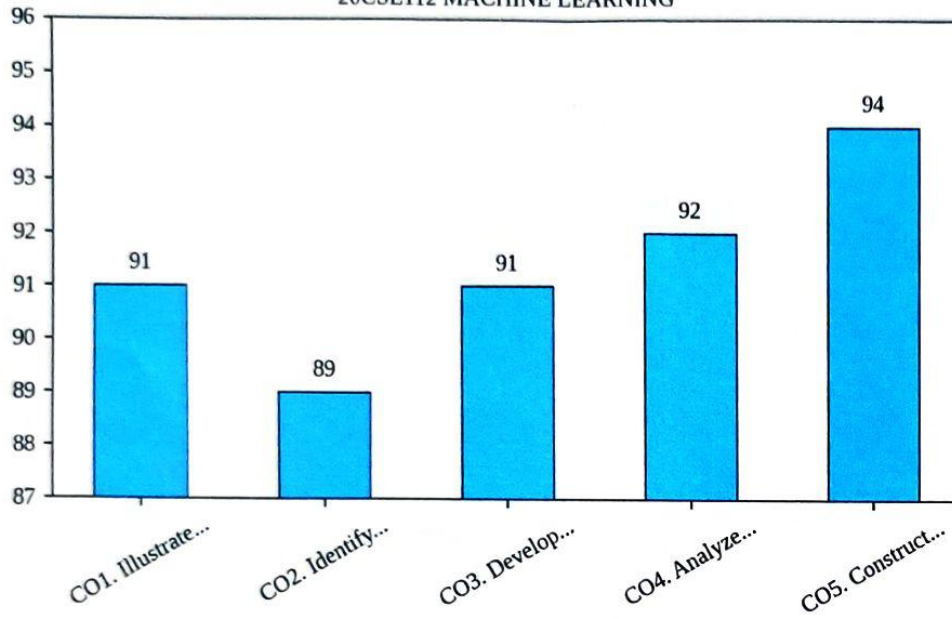

20CSE112 MACHINE LEARNING