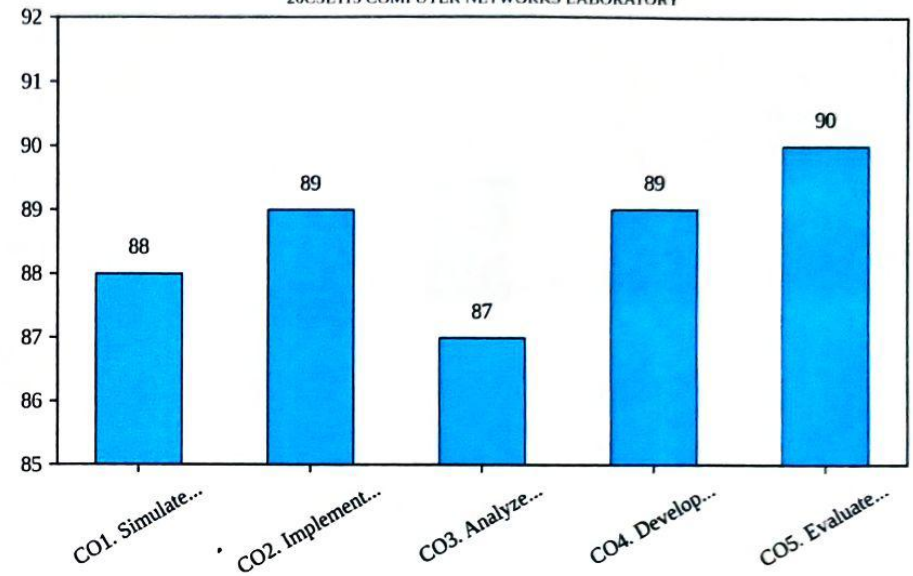

20CSE113 COMPUTER NETWORKS LABORATORY