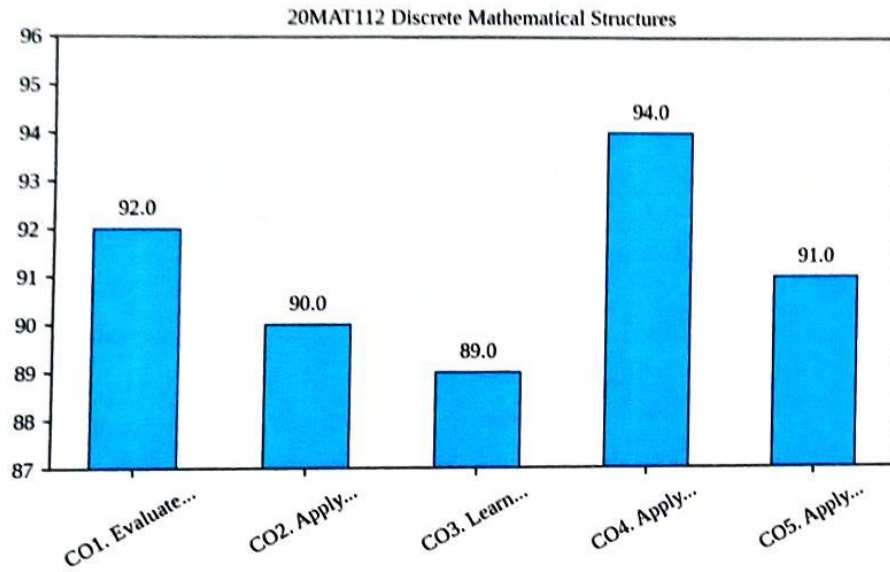

II YEAR - II SEMESTER AY 2021-22