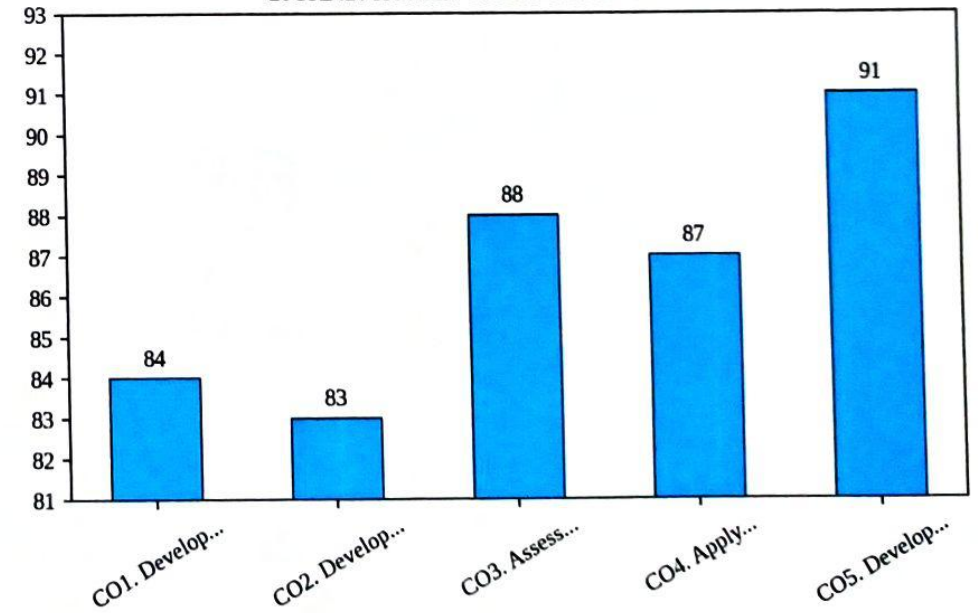

20CSE420 HUMAN COMPUTER INTERACTION