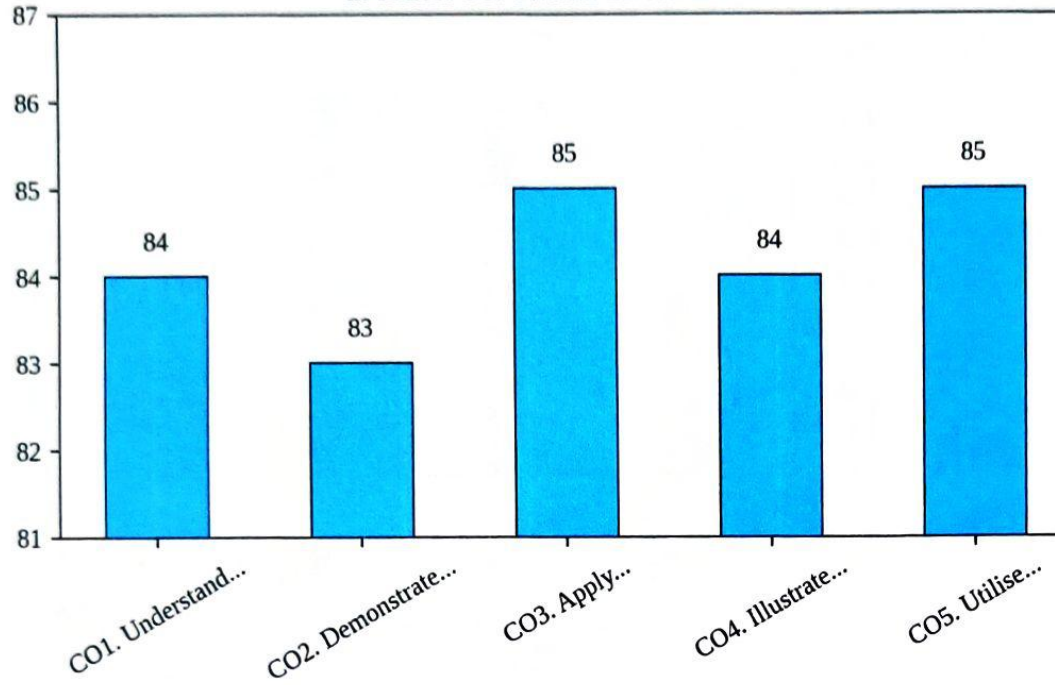

20CSE115 SOFTWARE ENGINEERING