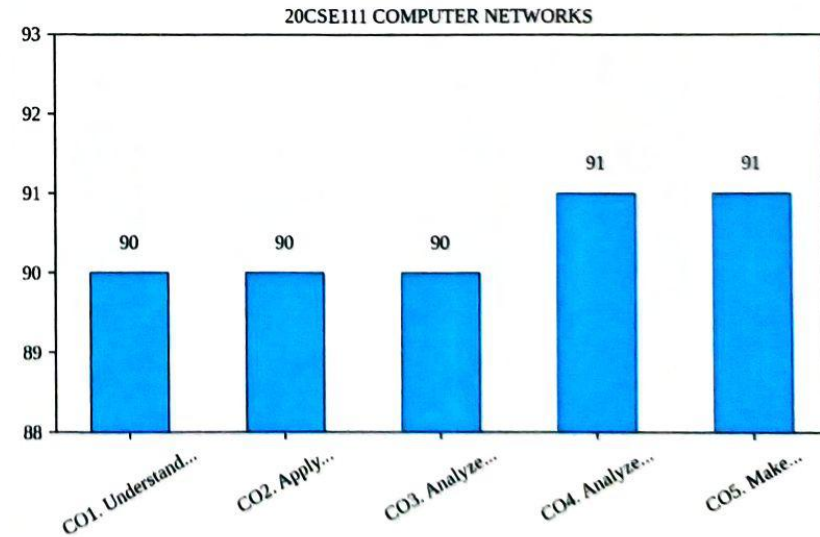

III YEAR - I SEMESTER AY 2022-23