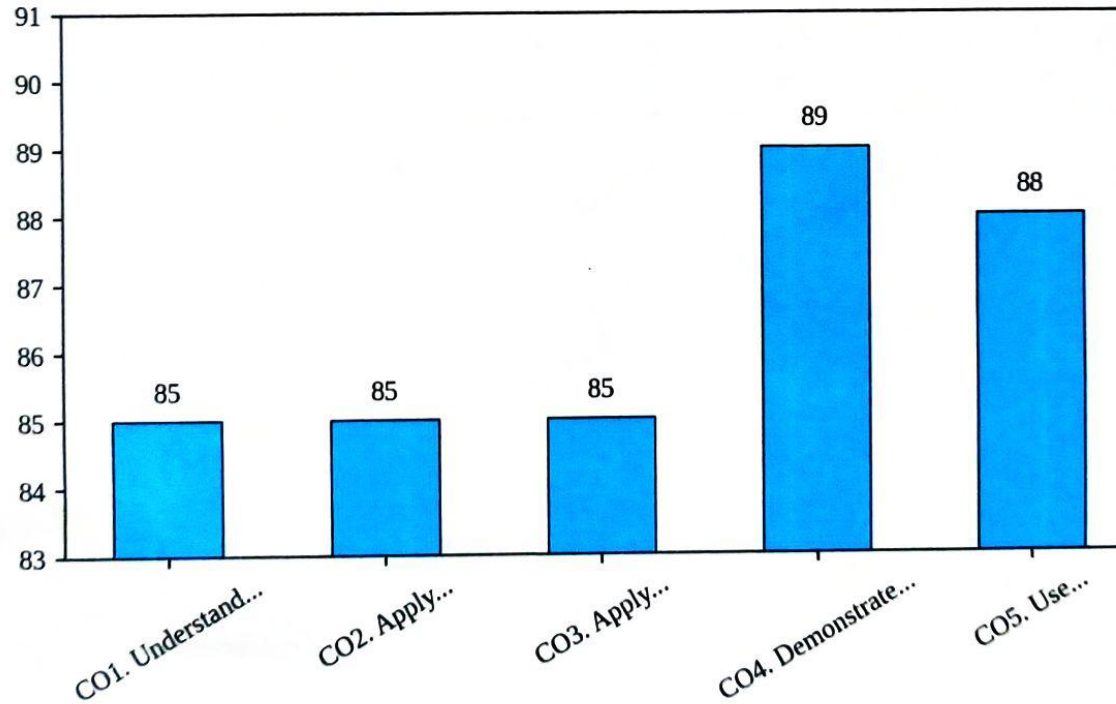

20CSE420 HUMAN COMPUTER INTERACTION

20CSE608 NoSQL

20CSE702 Summer Internship - 2

20CSE406 DATA WAREHOUSING AND DATA MINING

**IV YEAR - II SEMESTER AY 2023-24**

**Faculty In-charge**

**HOD**  
Head of the Department,  
Computer Science & Engineering  
Madanapalle Institute of Technology & Science  
MADANAPALLE 517 002