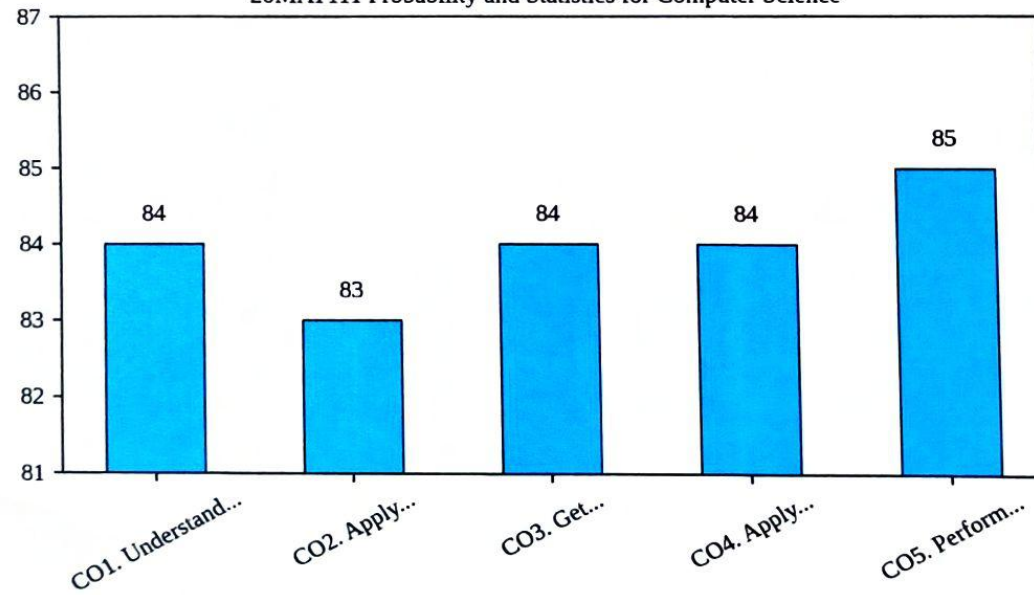

20MAT111 Probability and Statistics for Computer Science