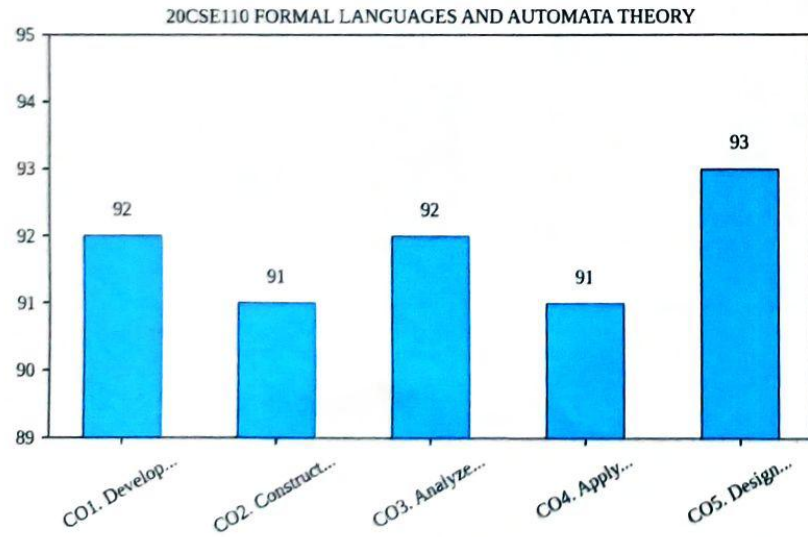

III YEAR - I SEMESTER AY 2022-23