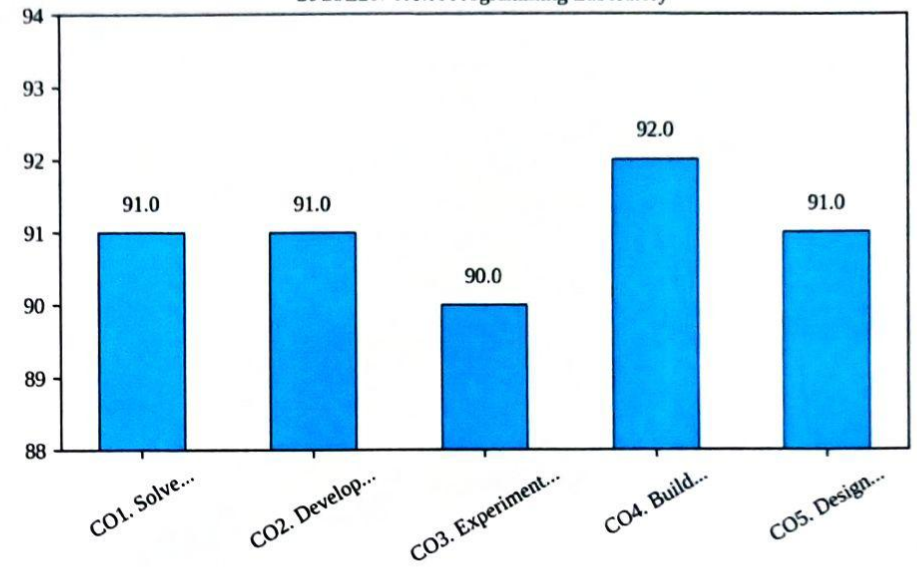

20CSE207 JAVA Programming Laboratory