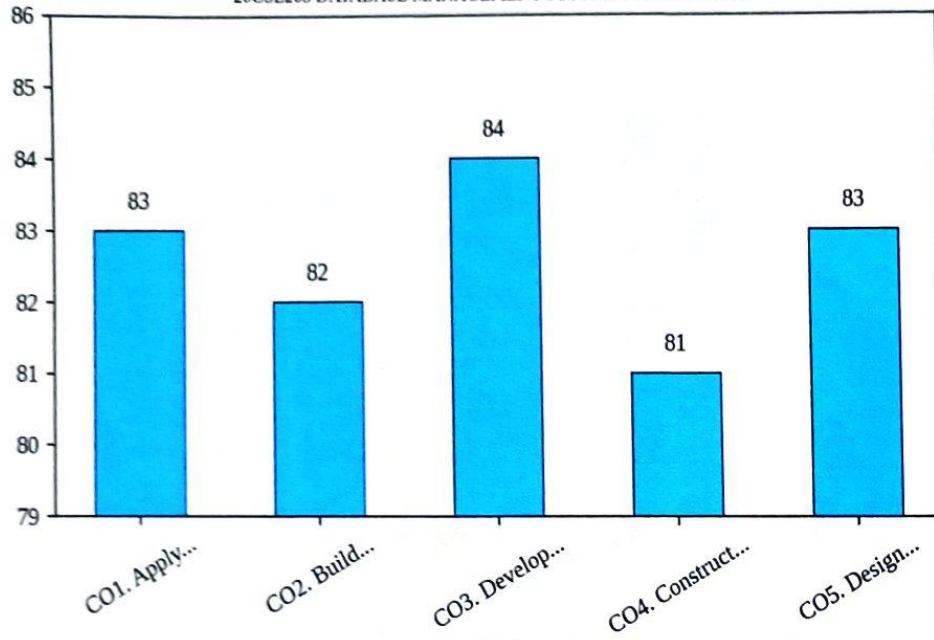

20CSE205 DATABASE MANAGEMENT SYSTEMS LABORATORY